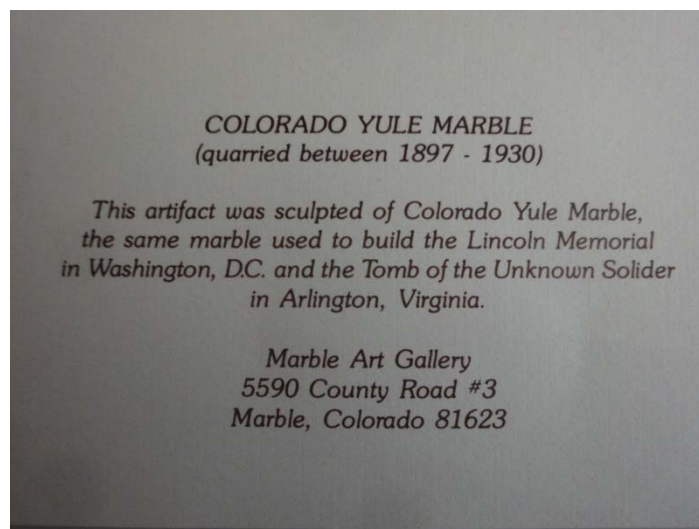

Certificate of Authenticity

Purchase Inquiries please contact:
Tony Capo (440)466-6964 or tony.capo@gmail.com